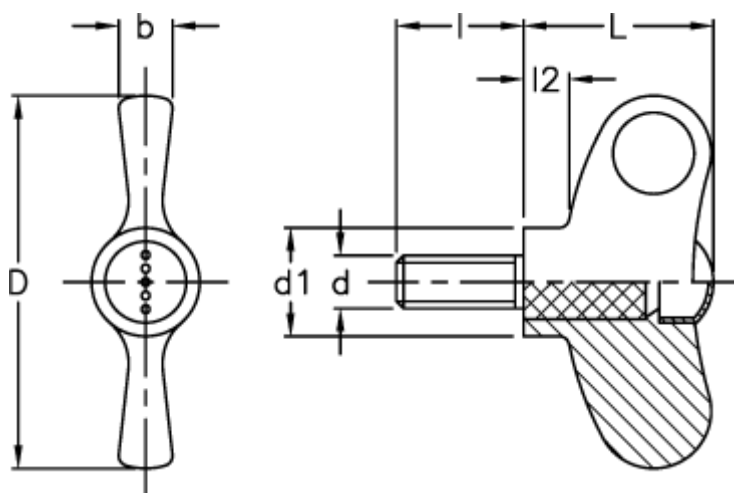

Article number: 23052236663

Description: E+G Wing screw
EWN.55 p-M10x20-C3, grey cap

Measures

b	= 8
D	= 55
d1	= 16.0
d 6g	= M10
l	= 20
L	= 28
l2	= 6.5